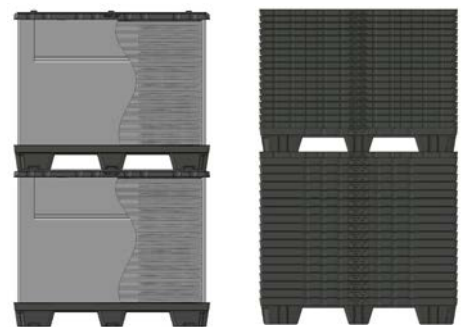

#### Lid

- Material: HDPE black (Twin-Sheet)
- Weight: 7,5 kg
- Features: 4 locking bars for fastening the sleeve  
2 recessed handles for easy removing

## Folding sleeve

- Material: Polypropylene-Trilaminate
- Material thickness: 10 mm
- Grammage: 3000 g/m<sup>2</sup>
- Weight: 11 kg
- Features:
  - M-Fold for volume saving
  - 8 holes for locking bars
  - 1 loading flap (velcro and fleece)
  - Sealed edges (top side)
- Options: Printed labels, additional loading flap, document pockets

## Volume reduction

For space-saving return transportation the sleeves will be folded and stored in fully assembled boxes. Pallets and lids are nested and stacked separately.

- Return Rate [Standard]: 1:5,4 [81%]
- Return Rate [Jumbo]: 1:4,8 [79%]
- Return Rate [Sea container]: 1:4,5 [77%]