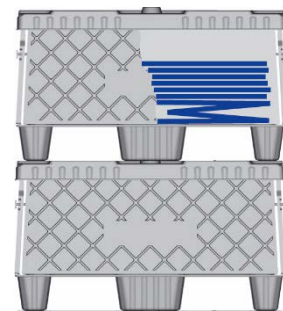

Foldable sleeve

- Material: Polypropylene-Trilaminate
- Material thickness: 10 mm
- Grammage: 3000 g/m²
- Weight: 11,5 kg
- Features: M-Fold for volume saving
  8 holes for locking bars
  1 loading flap (velcro and fleece)
  Sealed edges (top side)
- Options: Individual printing
  Additional tailboard
  Label holder

Advantages

- Low tare weight & high breaking strength
- One single packaging unit
- Easy handling
- 100% recyclable
- Space-saving return transportation

Volume reduction

For return transportation it is possible to transport pallet, sleeve, compartments, interlayers and lid as one complete packaging unit.

- Return Rate [Standard]: 1:3
- Space-savings: 66%
- Return Rate [Jumbo]: 1:2,3
- Space-savings: 57%

Stacking example of folded boxes

	Storage spaces	Set-up boxes [full]	Folded boxes [empty]
Standard Truck [Height: 2400 mm]	26	52	156
Jumbo Truck [Height: 3000 mm]	26	78	182