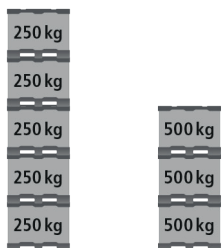

Closed pallet deck empty unit

- No base insert required
- No soiling
- Automatic locking
- Engage principle for firm fixation

HD-128 1200X800X950

TECHNICAL DATA

- External dimensions: 1200x800x50 mm
- Internal dimensions: 1156x756x747 mm
- Volume: 653 L
- Tare weight: 46 kg
- Empties height: 245 mm in a stack
- Fodling system: Sandwich folding
- High rack (without base): Yes

LOADS:

- Payload max: 500 kg
- Stacking load (max): 1 250 kg
- Stacking factor: 1+2

LOGISTICAL AND TRANSPORT:

- Return rate: 1:4
- Volume reduction: 75 %

CAPACITY UTILISATION - MEGA TRAILER
Full: 99

Empty: 396

75 % VOLUME-REDUCED

SANDWICH	PALLET	SLEEVE	LID
Material	PE	PP	PE
Grammage	-	3000 g/m ²	-
Equipment further options available	Closed surface 9 feet, 3 skids steel reinforcement 4 way entry pallet drainage holes	M-folding 1 flap door 600x350 mm 2 label holders A5	2 handles black 1 handle, blue suspension lugs

1+4 1+2
IN BLOCK STORAGE

1+2 1+11
IN MEGA TRUCK

1:4 PROPORTIONALLY STACKABLE

IPG **RETURN PACKAGING** CONCEPT
AN **ECONOMY** INSPIRED BY THE
CYCLUS OF **NATURE**

WWW.IP-GROUP.COM