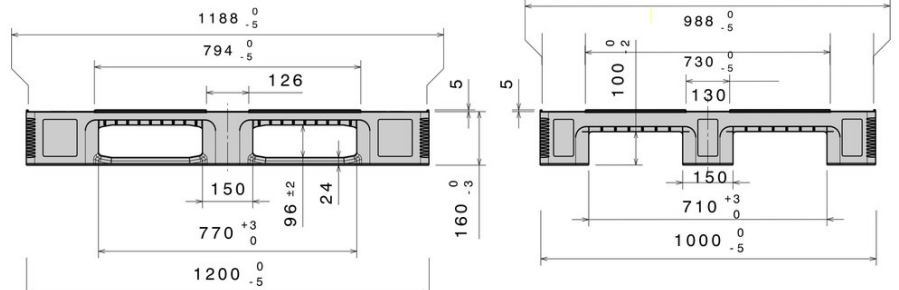

IP-EUR-L3

1200 x 1000

Art.no: IP-EUR-L3-12010

Teknisk Data:

Dimensjon mm:	1200 x 1000 x 160		
Weight :	26 kg		
Material:	PE		

Load capacity (kg)	 Static: 7500 kg	 Dynamic: 2000 kg	 Racking: 2000 kg
--------------------	---------------------	----------------------	----------------------

Characteristics:

Colour: light grey / light blue
 Runner: 3 welded
 Steel profiler: 5 pcs
 Temperature stability: -30° - + 40°

Option

Rim
 Pall grip
 RFID
 IoT Pixles

Lastekapasitet:

 Container	Container 20ft: 215 Container 40ft: 440	Container 40ft HC: 465 Conventional Truck 45ft HC: 528
 Truck	MEGA Truck: 646	JUMBO Truck: 722