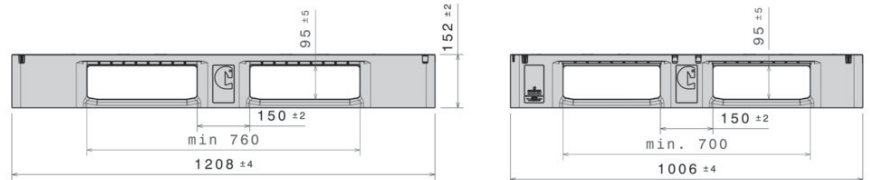

IP-D-3-12010

1200 x 1000

Art.no:IP-D-3-12010

Technical Data:

Dimension mm: 1200 x 1000 x 150

Weight : 14 kg

Material: (Manufactured from regranulated material of one singel type) PE

Load capacity (kg)

Static: 5000 kg

Dynamic: 1000 kg

Racking: 400 kg

Characteristics:

Colour: Black
 Runner: 3
 Steel profiles: No
 Temperature stability: -30° - + 40°

Option

Rim
 Reinforcement profiles
 RFID & Antislip
 IoT Pixles

Loading capacity:

Container

Container 20ft: 140 Container 40ft HC: 365
 Container 40ft: 330 Conventional Truck 45ft HC: 416

Truck

MEGA Truck: 494 JUMBO Truck: 532-570

Labeling:

Customised printing and numbering available on request depending on quantity. Position upon consultation.