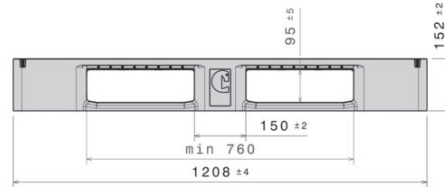

IP-D-3-12010-RE4

1200 x 1000

Art.no:IP-D-3-12010-RE4

Technical Data:

Dimension mm: 1200 x 1000 x 150

Weight : 18 kg

Material: (Manufactured from regranulated material of one singel type) PE

Load capacity (kg)

Static: 5000 kg

Dynamic: 1500 kg

Racking: 1250 kg

Characteristics:

Colour: Black

Runner: 3

Reinforcement: 4

Temperature stability: -30° - + 40°

Option

RFID & Antislip

IoT Pixles

Rim

Loading capacity:

Container

Container 20ft: 140
Container 40ft: 330

Container 40ft HC: 365
Conventional Truck 45ft HC: 416