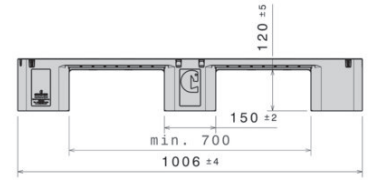

IP-D-3-12010-RE4

1200 x 1000

Art.no:IP-D-3-12010-RE4

Technical Data:

Dimension mm: 1200 x 1000 x 150

Weight : 18 kg

Material: (Manufactured from regranulated material of one singel type) PE

Load capacity (kg)

Static: 5000 kg

Dynamic: 1500 kg

Racking: 1250 kg

Characteristics:

Colour: Black

Runner: 3

Reinforcement: 4

Temperature stability: -30° - + 40°

Option

RFID & Antislip

IoT Pixles

Rim

Loading capacity:

Container

Container 20ft: 140
Container 40ft: 330

Container 40ft HC: 365
Conventional Truck 45ft HC: 416