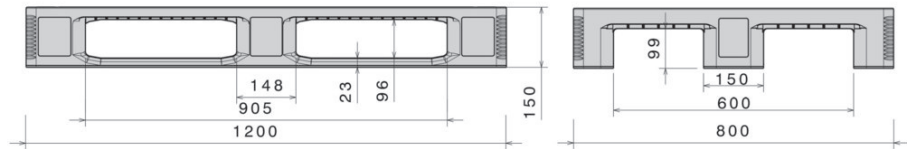

IP-EUR-L1

1200x800

Art.No: IP-EUR-L1-12080

Technical Data:

Dimension mm:	1200x800x150		
Weight:	20 kg		
Material:	PE		
Load capacity (kg)	 Static: 7500 kg	 Dynamic: 1250 kg	 Racking: 1250 kg

Characteristics:

Colour: light grey / light blue
 Runner: 3 welded
 Steel profiles: 5 pcs
 Temperature stability: -30° - + 40°

Option

Rims
 Pall grip
 RFID
 IoT Pixles

Loading capacity:

 Container	Container 20ft: 215 Container 40ft: 440	Container 40ft HC: 465 Conventional Truck 45ft HC: 528
 Truck	MEGA Truck: 646	JUMBO truck: 722