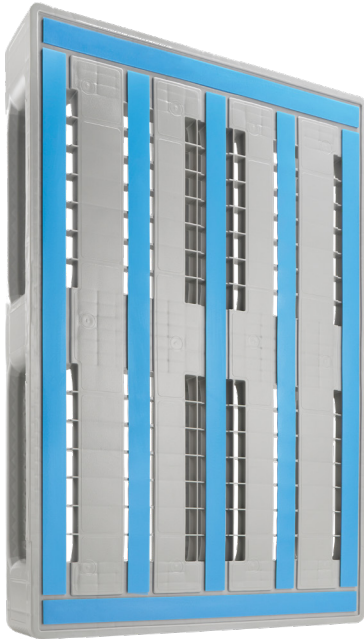

IP-EUR-L1

1200x800

Art.No: IP-EUR-L1-12080

Technical Data:

Dimension mm:	1200x800x150		
Weight:	20 kg		
Material:	PE		
Load capacity (kg)	 Static: 7500 kg	 Dynamic: 1250 kg	 Racking: 1250 kg

Characteristics:

Colour: light grey / light blue
 Runner: 3 welded
 Steel profiles: 5 pcs
 Temperature stability: -30° - + 40°

Option

Rims
 Pall grip
 RFID
 IoT Pixles

Loading capacity:

 Container	Container 20ft: 215 Container 40ft: 440	Container 40ft HC: 465 Conventional Truck 45ft HC: 528
 Truck	MEGA Truck: 646	JUMBO truck: 722